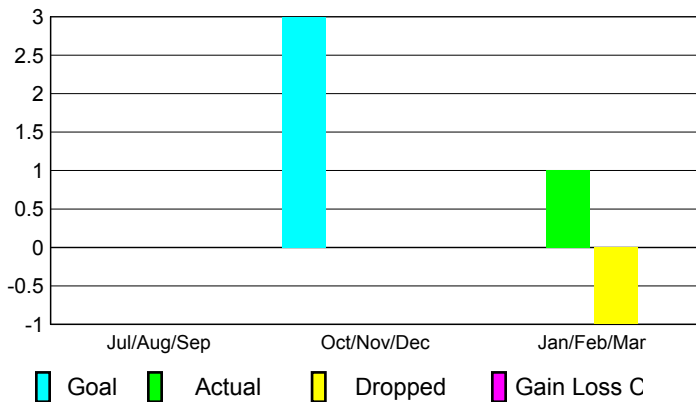

2009-2010 GMT Quarterly Report for District (or Undistricted) **District 310 C**

GMT: **SOMSAKDI LOVISUTH**

Location: **THAILAND**

GMT CA: **5**

CLUBS

Club Results
2009-2010

Clubs
2008-2009

Month	New Club	Actual New	Actual Dropped	Gain/Loss of	Gain/Loss of
	Goal	Clubs	Clubs	Clubs	Clubs
Jul/Aug/Sep	0	0	0	0	-1
Oct/Nov/Dec	3	0	0	0	0
Jan/Feb/Mar	0	1	-1	0	3
Totals	3	1	-1	0	2

Club Results 2009-2010

Goal, New, Dropped, Gain/Loss

Comparison of Club Gain/Loss

Current Year Compared to the Previous Year

YTD Status Quo Clubs 2009-2010

Status Quo Clubs Compared to Status Quo Members

MEMBERSHIP