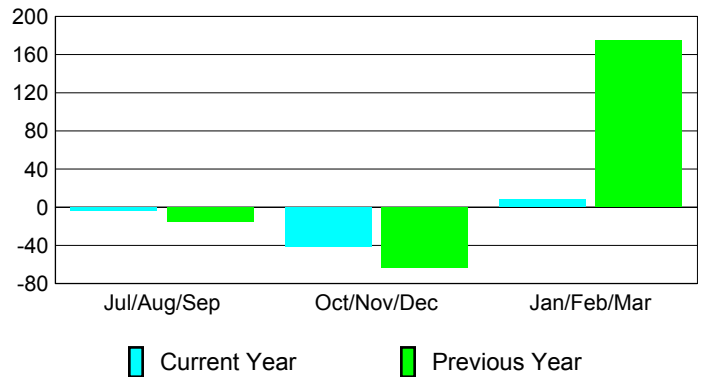

Gender Comparison 2009-2010

Male

Female