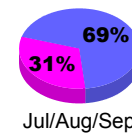

Membership Results
2009-2010

Membership
2008-2009

Month	Net Memb	Actual New	Actual Dropped	Gain/Loss of	Gain/Loss of
	Goal	Memb	Memb	Memb	Memb
Jul/Aug/Sep	40	30	-34	-4	-15
Oct/Nov/Dec	110	21	-62	-41	-63
Jan/Feb/Mar	30	65	-57	8	175
Totals	180	116	-153	-37	97

Membership Results 2009-2010

Goal, New, Dropped, Gain/Loss

Comparison of Membership Gain/Loss

Current Year Compared to the Previous Year

Gender Comparison 2009-2010

Male

Female