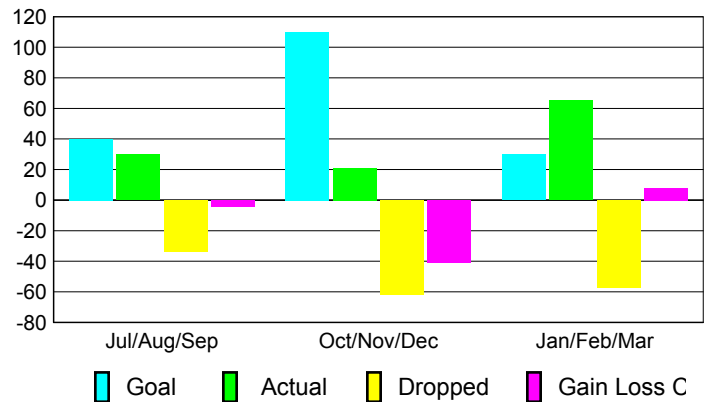

Membership Results 2009-2010

Goal, New, Dropped, Gain/Loss

Comparison of Membership Gain/Loss

Current Year Compared to the Previous Year