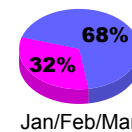

Membership Results
2009-2010

Membership
2008-2009

Month	Net Memb	Actual New	Actual Dropped	Gain/Loss of	Gain/Loss of
	Goal	Memb	Memb	Memb	Memb
Jul/Aug/Sep	40	30	-34	-4	-15
Oct/Nov/Dec	110	21	-62	-41	-63
Jan/Feb/Mar	30	65	-57	8	175
Totals	180	116	-153	-37	97

Membership Results 2009-2010

Goal, New, Dropped, Gain/Loss

Comparison of Membership Gain/Loss

Current Year Compared to the Previous Year

Gender Comparison 2009-2010

Male

Female